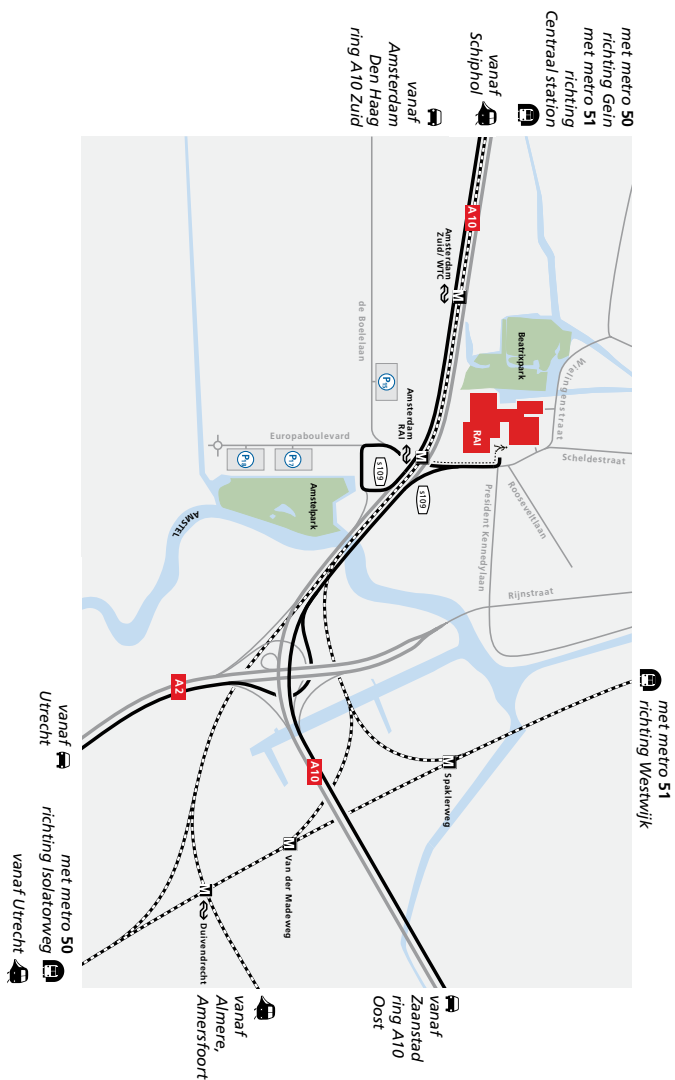

Per Auto

Direct bij het naderen van Amsterdam via de autosnelweg A1 (Amersfoort/ Amsterdam), A2 (Utrecht/ Amsterdam) of A4 (Den Haag/ Amsterdam) is op de ringweg de RAI aangegeven op de ANWB-borden. Amsterdam RAI ligt direct aan de ringweg (afslag S109). Vanaf de afslag is de route naar de parkeergarages aangegeven.

How To Reach Amsterdam RAI?

By train

The Amsterdam RAI railway station is 300 metres from the RAI and has direct connection with Duivendrecht, Amsterdam Amstel, Amsterdam Zuid and Schiphol railwaystations, which are linked to the international InterCity network. Follow the signs Amsterdam RAI when you leave the station.

By tram, metro and bus

Tram route 4 between the centre of Amsterdam, Amsterdam Centraal and the RAI (stop at Europaplein). From the Amstel railway station you can reach the RAI via metro 51 or bus route 15. Metro 51 also runs to Amsterdam Central Station.

By car

Directly on approaching Amsterdam via the motorway A1, A2 or A4 and entering the ring road (A10), the RAI is indicated on the signboards. Amsterdam RAI is located along-side the ring road (exit S109). From the exit the route to the car parks is indicated.

By plane

Amsterdam RAI is only a 15 minute journey away from Amsterdam Schiphol Airport by car, taxi and public transport. Visit Schiphol.nl for up-to-date flight information, airport services, connecting forms of transport to the RAI and travel tips.

Amsterdam RAI

Europaplein
NL-1078 GZ Amsterdam
P.O. Box 77777
NL-1070 MS Amsterdam
T +31 (0)20 549 12 12
F +31 (0)20 646 44 69
www.rai.nl

Amsterdam RAI
welcomes you
Welkom bij
Amsterdam RAI

AMSTERDAM RAI